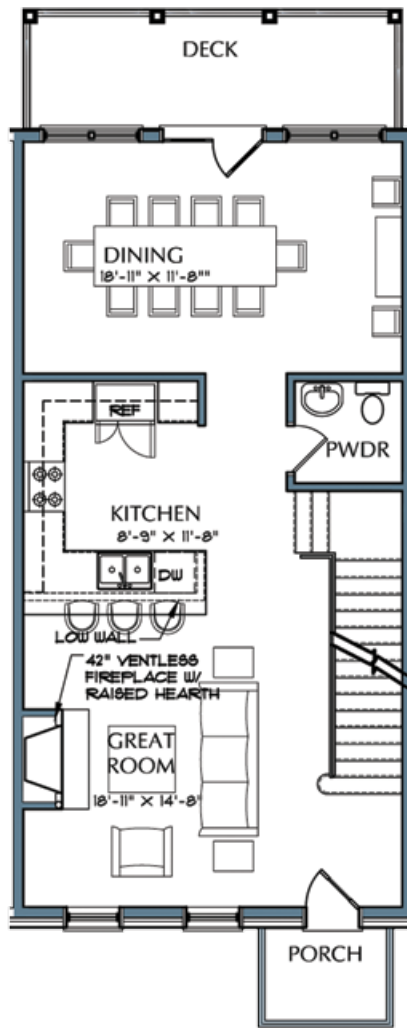

1st Floor
9' Ceilings

2nd Floor
10' Ceilings

3rd Floor
10' Ceilings

TOWNHOME - THE GEORGIAN - 2 Bedroom/3.5 Bath + Study - 1,931 Heated Sq. Ft.

Drawings are for information purposes only. All measurements and area representations are approximates and subject to change. Drawings may not be to scale. Actual construction may vary.