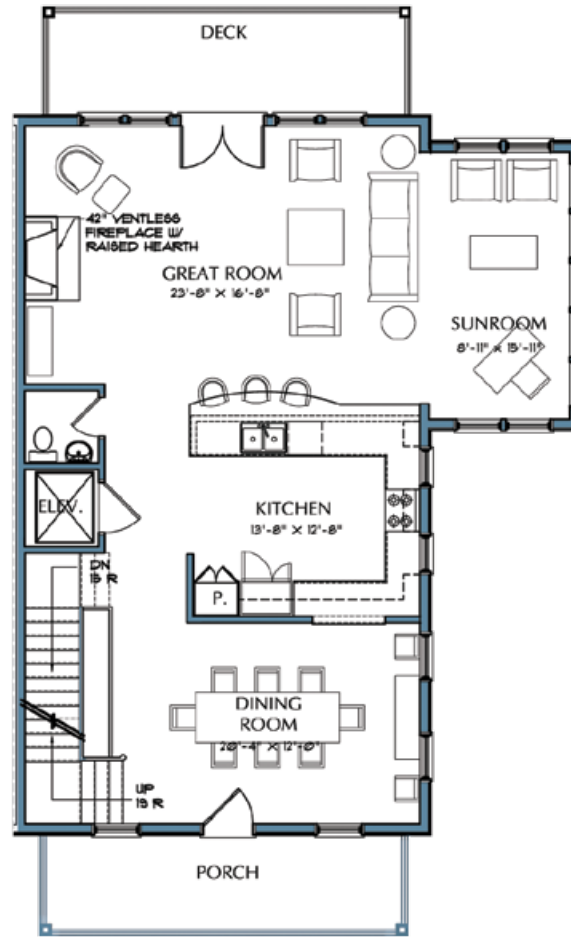

1st Floor
9' Ceilings

2nd Floor
10' Ceilings

3rd Floor
10' Ceilings

COURTYARD HOME - THE WINN - 2 Bedroom/3.5 Bath + Study - 2,762 Heated Sq. Ft.

Drawings are for information purposes only. All measurements and area representations are approximates and subject to change. Drawings may not be to scale. Actual construction may vary.