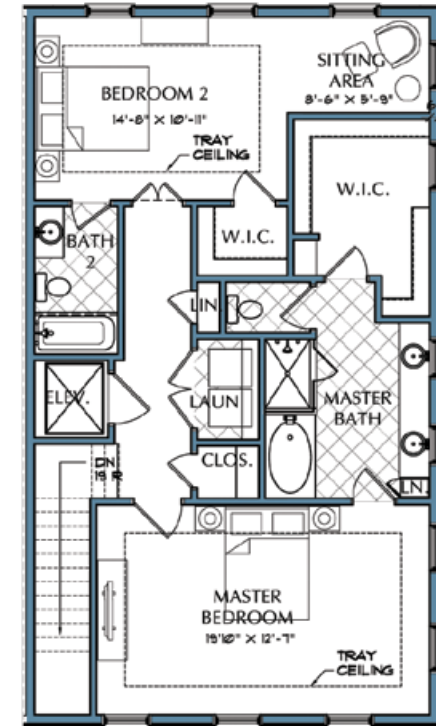

1st Floor
9' Ceilings

2nd Floor
10' Ceilings

3rd Floor
10' Ceilings

COURTYARD HOME - THE WINN - 2 Bedroom/3.5 Bath + Study - 2,762 Heated Sq. Ft.

Drawings are for information purposes only. All measurements and area representations are approximates and subject to change. Drawings may not be to scale. Actual construction may vary.